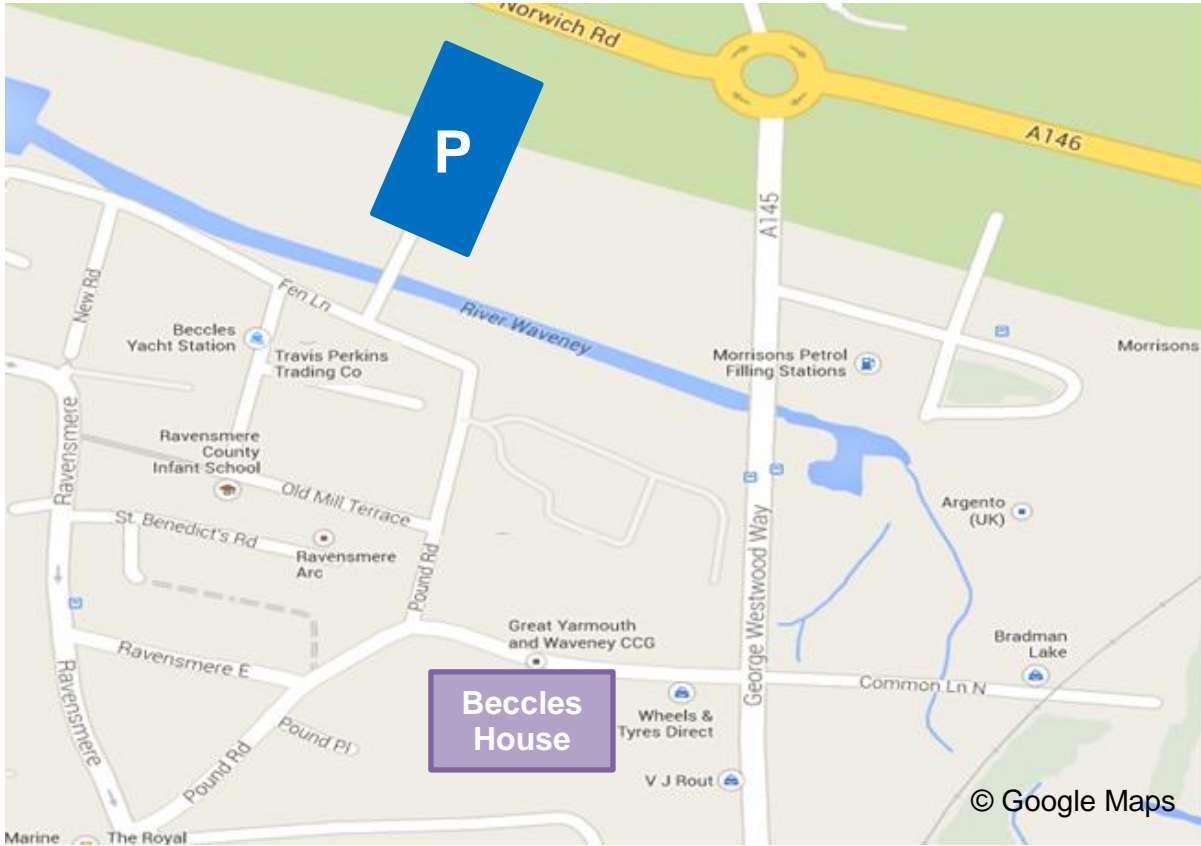

Beccles House

How to find us and Parking

Beccles House
1 Common Lane North, Beccles, Suffolk
NR34 9BN

Any queries please call our Reception on: 01502 719500 (Mon-Fri, 08:30-16:30)

Disabled Parking

There are a number of Disabled parking spaces available at Beccles House. If these are full disabled visitors can, if available, use a general parking space but for identification purposes you must still display your Blue Badge

Please Note:

Car parking spaces at Beccles House are very limited. We therefore encourage and ask that all visitors, or employees not based at Beccles House, to park in the near-by FREE Public Car Park situated on Fen Lane, opposite Travis Perkins (Please see map)